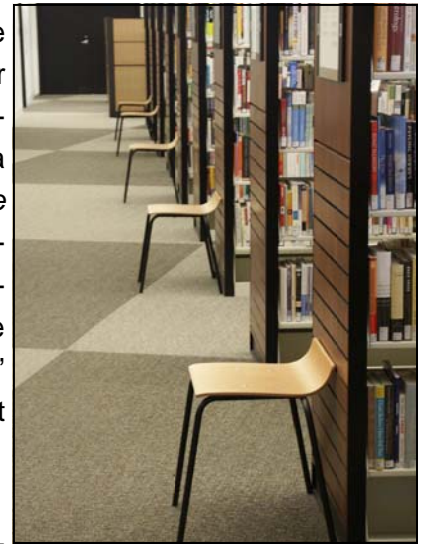

Hennepin County Eden Prairie Library

Project Summary

- 10 Workstations
- 4 Private Offices
- 50 Public Area Computer Carrels

Hennepin County Eden Prairie Library

Eden Prairie, MN

Manufacturers

Allsteel Terrace 3.4
Allsteel tables & storage

A misplaced periodical here; a bruised apple there. It's hard to believe the rows of computer carrels in the Hennepin County Eden Prairie Library were once fruit and vegetable aisles in a Lund's grocery store. Hailed by the *Star Tribune* as "...the latest and most unusual of a systematic redo of Hennepin County Library's 26 holdings..." Hennepin County sought the expertise of Henricksen PSG to furnish the Twin Cities' most significant library conversion in recent memory.

Bentz/Thomson/Rietow partnered with Hennepin County to design an award-winning transformation that tastefully integrates contemporary design. Henricksen PSG oversaw project management and installation processes, and provided design support to select finishes and applications accordingly. Suggestive of millwork traditionally found in libraries, the space is framed with warm wood veneers and custom ash tiles that match building finishes. Atypical of most libraries, modular furniture provides a fresh, non-traditional appeal and creates an environment patrons will want to linger in long after they've checked out their books.